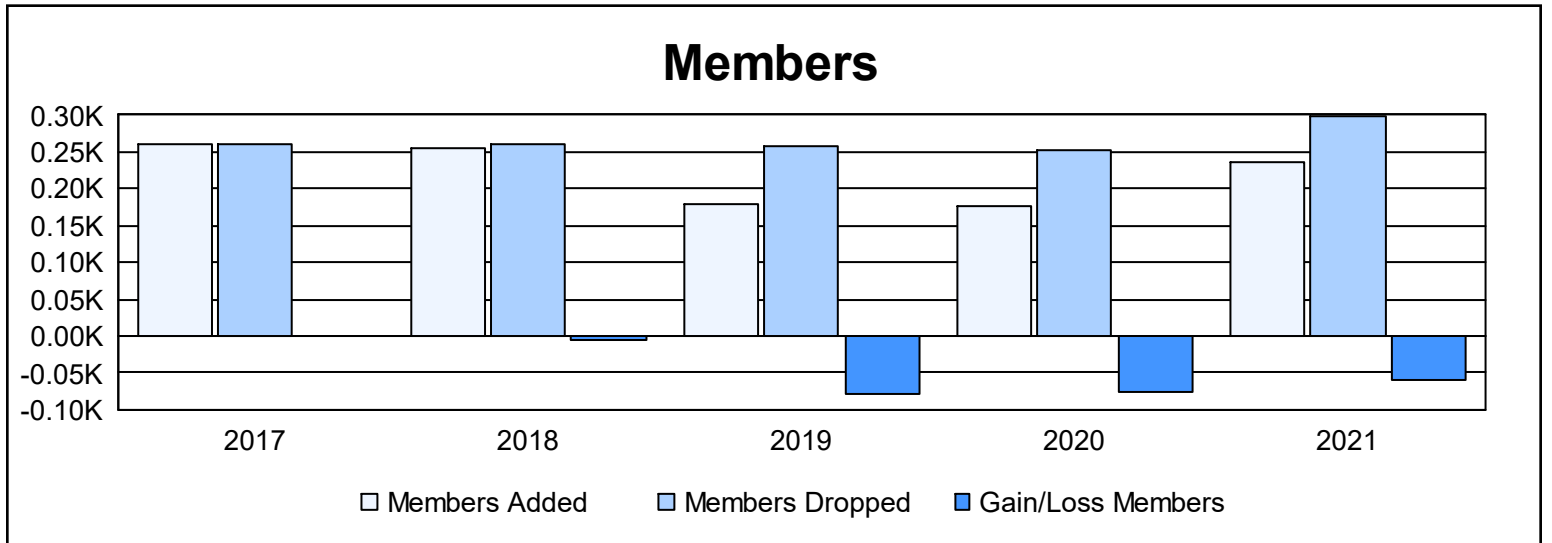

Year	New Clubs	Dropped Clubs	Gain/Loss Clubs	New Members	Charter Members	Reinstate Members	Transfer Members	Total Member Added	Total Members Dropped	Gain/Loss Members
2016-2017	0	0	0	187	3	33	37	260	260	0
2017-2018	0	0	0	191	3	18	43	255	260	-5
2018-2019	0	0	0	130	1	21	27	179	259	-80
2019-2020	0	1	-1	134	6	20	17	177	253	-76
2020-2021	1	0	1	143	52	32	10	237	298	-61
<b>Average</b>	<b>0</b>	<b>0</b>	<b>0</b>	<b>157</b>	<b>13</b>	<b>25</b>	<b>27</b>	<b>222</b>	<b>266</b>	<b>-44</b>

### Membership Composition June 2021 Cumulative