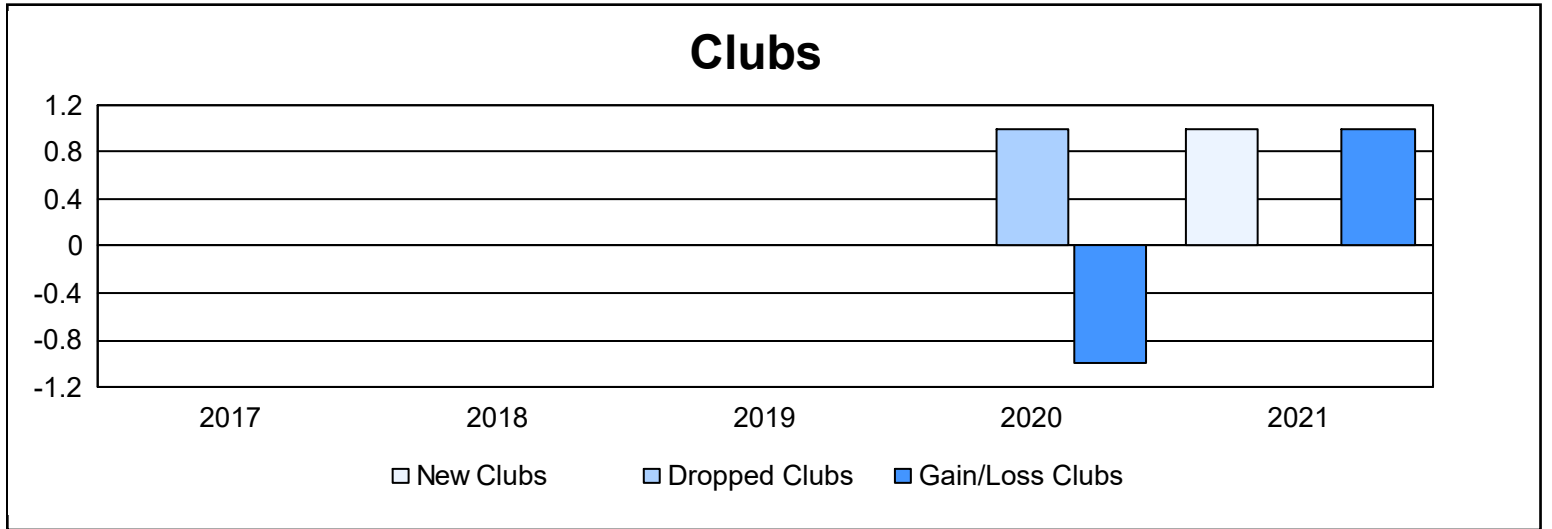

Year	New Clubs	Dropped Clubs	Gain/Loss Clubs	New Members	Charter Members	Reinstate Members	Transfer Members	Total Member Added	Total Members Dropped	Gain/Loss Members
2016-2017	0	0	0	187	3	33	37	260	260	0
2017-2018	0	0	0	191	3	18	43	255	260	-5
2018-2019	0	0	0	130	1	21	27	179	259	-80
2019-2020	0	1	-1	134	6	20	17	177	253	-76
2020-2021	1	0	1	143	52	32	10	237	298	-61
<b>Average</b>	<b>0</b>	<b>0</b>	<b>0</b>	<b>157</b>	<b>13</b>	<b>25</b>	<b>27</b>	<b>222</b>	<b>266</b>	<b>-44</b>

### Membership Composition June 2021 Cumulative