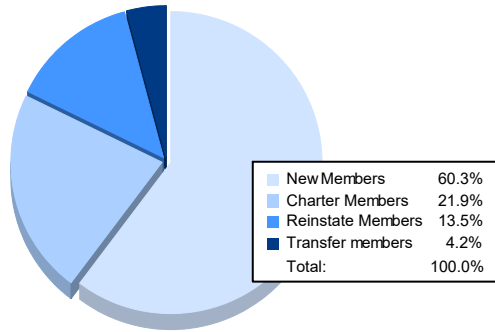

Year	New Clubs	Dropped Clubs	Gain/Loss Clubs	New Members	Charter Members	Reinstate Members	Transfer Members	Total Member Added	Total Members Dropped	Gain/Loss Members
2016-2017	0	0	0	187	3	33	37	260	260	0
2017-2018	0	0	0	191	3	18	43	255	260	-5
2018-2019	0	0	0	130	1	21	27	179	259	-80
2019-2020	0	1	-1	134	6	20	17	177	253	-76
2020-2021	1	0	1	143	52	32	10	237	298	-61
<b>Average</b>	<b>0</b>	<b>0</b>	<b>0</b>	<b>157</b>	<b>13</b>	<b>25</b>	<b>27</b>	<b>222</b>	<b>266</b>	<b>-44</b>

### Membership Composition June 2021 Cumulative

### Gender Composition June 2021 Cumulative